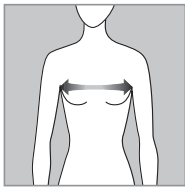

## BODY MEASUREMENT

SIZE	S	M	L	XL	XXL
chest measurement (cm)	85 - 91	91 - 97	97 - 103	103 - 109	109 - 112
chest measurement (inches)	33 1/2" - 35 7/8"	35 7/8" - 38 1/4"	38 1/4" - 40 1/2"	40 1/2" - 42 7/8"	42 7/8" - 44 1/8"

SIZE	XS	S	M	L	XL
chest measurement (cm)	80 - 84	84 - 88	88 - 92	92 - 96	96 - 100
chest measurement (inches)	31 1/2" - 33"	33" - 34 1/2"	34 1/2" - 36"	36" - 37 3/4"	37 3/4" - 39 "

SIZE	2	4	6	8	10	12	14
total height (cm)	92	104	116	128	140	152	162
total height (inches)	36 1/4"	41"	45 1/2"	50 1/2"	55"	60"	64"

HOW TO MEASURE CHEST? Measure chest's circumference at widest point.