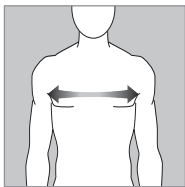

## BODY MEASUREMENT

SIZE	S	M	L	XL	XXL
chest measurement (cm)	85 - 91	91 - 97	97 - 103	103 - 109	109 - 112
chest measurement (inches)	33 1/2" - 35 7/8"	35 7/8" - 38 1/4"	38 1/4" - 40 1/2"	40 1/2" - 42 7/8"	42 7/8" - 44 1/8"

SIZE	XS	S	M	L	XL
chest measurement (cm)	80 - 84	84 - 88	88 - 92	92 - 96	96 - 100
chest measurement (inches)	31 1/2" - 33"	33" - 34 1/2"	34 1/2" - 36"	36" - 37 3/4"	37 3/4" - 39 "

SIZE	2	4	6	8	10	12	14
total height (cm)	92	104	116	128	140	152	162
total height (inches)	36 1/4"	41"	45 1/2"	50 1/2"	55"	60"	64"

HOW TO MEASURE CHEST? Measure chest's circumference at widest point.