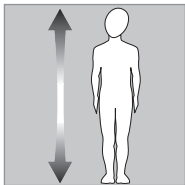

## BODY MEASUREMENT

SIZE	S	M	L	XL	XXL
chest measurement (cm)	85 - 91	91 - 97	97 - 103	103 - 109	109 - 112
chest measurement (inches)	33 1/2" - 35 7/8"	35 7/8" - 38 1/4"	38 1/4" - 40 1/2"	40 1/2" - 42 7/8"	42 7/8" - 44 1/8"

SIZE	XS	S	M	L	XL
chest measurement (cm)	80 - 84	84 - 88	88 - 92	92 - 96	96 - 100
chest measurement (inches)	31 1/2" - 33"	33" - 34 1/2"	34 1/2" - 36"	36" - 37 3/4"	37 3/4" - 39 "

SIZE	2	4	6	8	10	12	14
total height (cm)	92	104	116	128	140	152	162
total height (inches)	36 1/4"	41"	45 1/2"	50 1/2"	55"	60"	64"

HOW TO MEASURE CHEST? Measure chest's circumference at widest point.